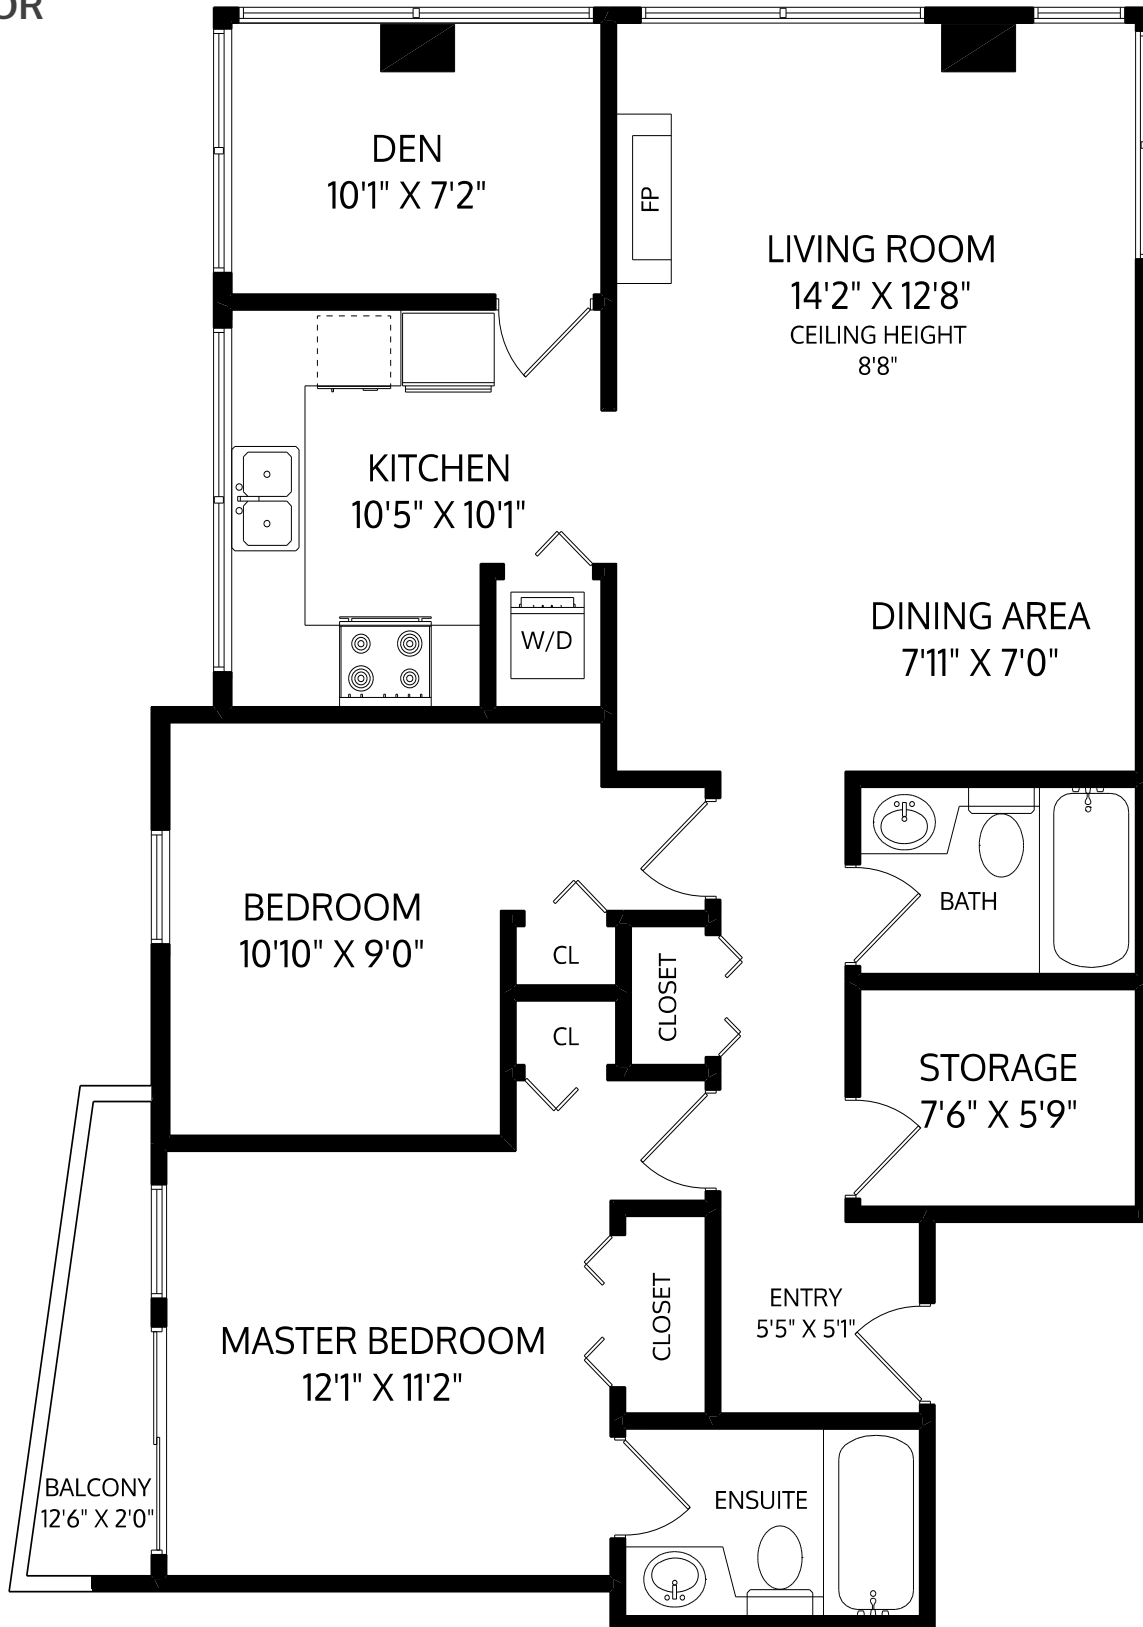

MAIN FLOOR

FLOOR	FINISHED	UNFINISHED	TOTAL	OTHER AREAS
MAIN	1080	0	1080	BALCONY 39
TOTAL	1080	0	1080	

19D-139 DRAKE STREET
DAVID TUNG

MEASURED 08/25/2020

OAKWYN REALTY

These floor plans are not suitable for construction purposes. SQFT Total supplied by Strata Docs. Purchaser of the property to verify measurements if important. E&O Insured.